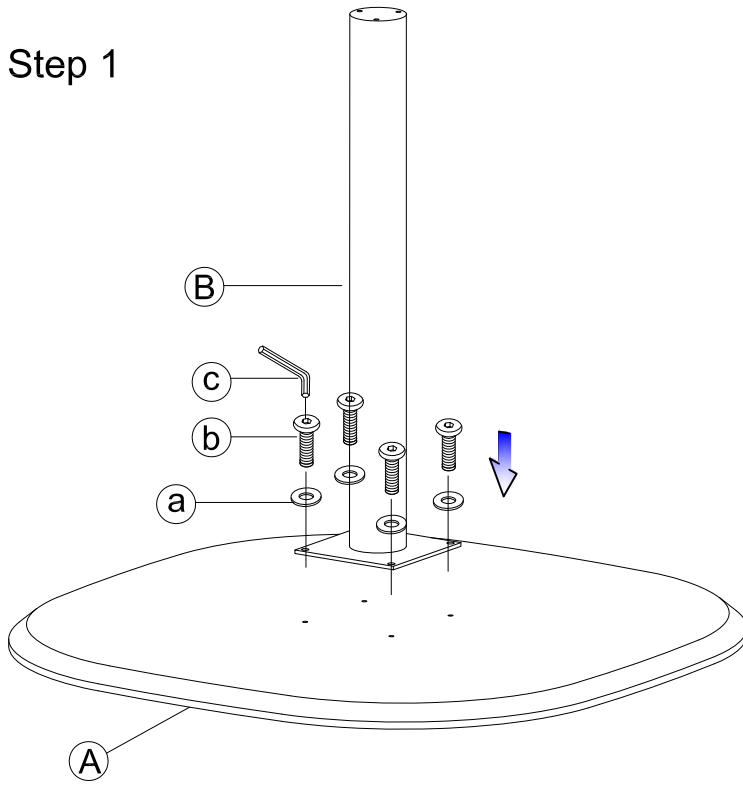

Chintaly Imports.

ASSEMBLY INSTRUCTION

ITEM NO: AIMEE-CNT-WHT

THANK YOU FOR PURCHASING THIS QUALITY PRODUCT.
BE SURE TO CHECK ALL PACKING MATERIAL CAREFULLY FOR SMALL PARTS THAT MAY HAVE COME LOOSE INSIDE THE CARTON DURING TRANSIT.

Step 1

PARTS LIST:

NO	DESCRIPTION	SKETCH	QTY
A	Top		1PCS
B	pedestal		1PCS
C	Base		1PCS

Step 2

HARDWARE LIST:

NO	DESCRIPTION	SKETCH	QTY
a	flat washer M8 × Ø22		4PCS
b	short bolt M8 × 20		7PCS
c	Allen key 5#		1PCS