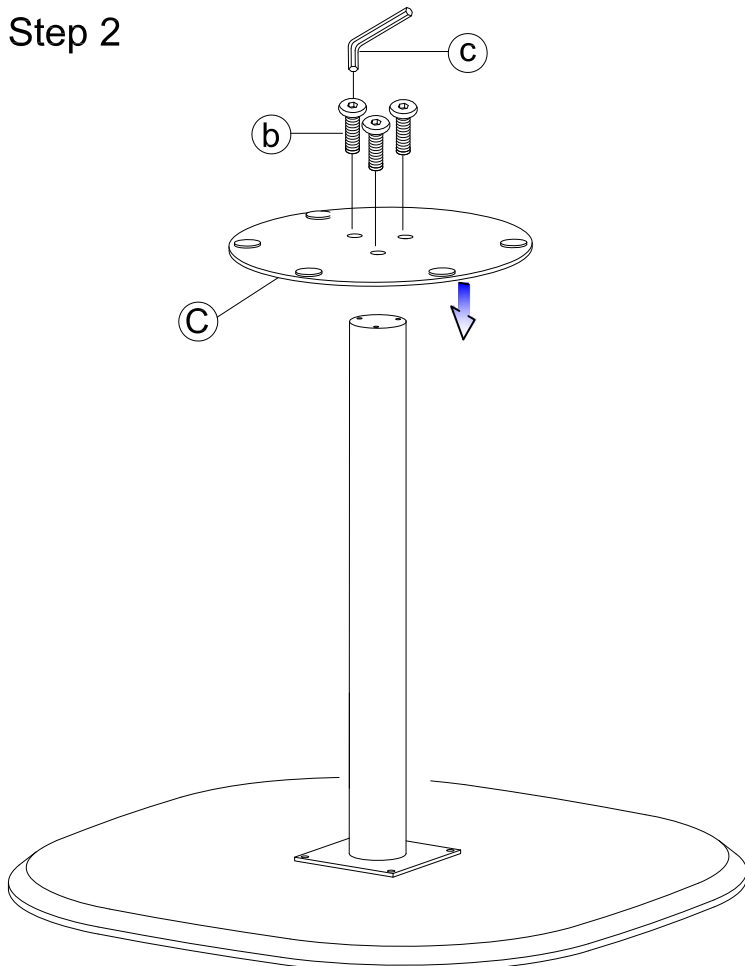

Chintaly Imports.

ASSEMBLY INSTRUCTION

ITEM NO: AIMEE-CNT-WHT

THANK YOU FOR PURCHASING THIS QUALITY PRODUCT.
BE SURE TO CHECK ALL PACKING MATERIAL CAREFULLY FOR SMALL PARTS THAT MAY HAVE COME LOOSE INSIDE THE CARTON DURING TRANSIT.

Step 1

PARTS LIST:

NO	DESCRIPTION	SKETCH	QTY
A	Top		1PCS
B	pedestal		1PCS
C	Base		1PCS

Step 2

HARDWARE LIST:

NO	DESCRIPTION	SKETCH	QTY
a	flat washer M8 × Ø22		4PCS
b	short bolt M8 × 20		7PCS
c	Allen key 5#		1PCS